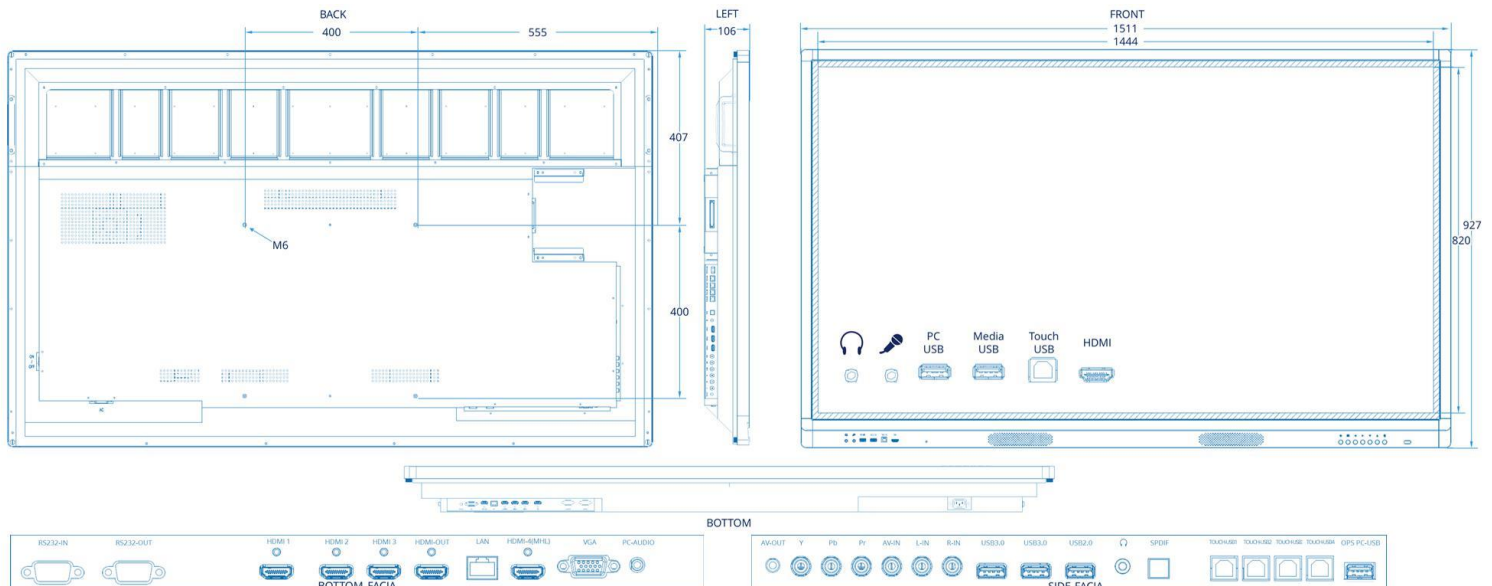

Display

Diagonal Size	65"	Light Source	Backlight	Refreshing Freq	60Hz
Display Area (mm)	1430 x 805	Light Type	LED	Display Colours	1.07 Billion
Glass	4mm tempered	Aspect Ratio	16:9	Brightness (Nit)	450
Glass Hardness	7H	Optimum Resoln.	3840 x 2160	Contrast Ratio	1200:1
Anti-Glare Glass	Yes	Pixel Density	0.420 x 0.315	Viewing Angle	178 (h) / 178 (v)
Screen Type	TFT	Response Time (ms)	8	Backlight Half-life (hrs)	30,000

Packed Contents

Interactive Panel	1	UK Power Cable (3m)	1
Touch Stylus	2	US Power Cable (3m)	1
VESA Mount Bolts	4	EU power Cable (3m)	1
VESA Mount	1	USB Cable (3m)	1
Remote Control	1	HDMI Cable (3m)	1
Batteries	2	User and Installation Guide	1

Physical

Dimensions (mm / inches)	1511 x 106 x 927 59.5 x 4.2 x 36.5	Packed Dimensions (mm / inches)	1765 x 320 x 1165 69.5 x 12.6 x 45.9
Net Weight (Kg / Lbs)	53 ±1.5 117 ± 3.3	Packed Weight (kg)	67 ±1.5 147.7 ± 3.3
VESA Mount Points	400 x 400		